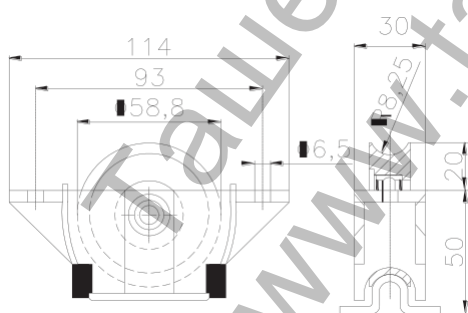

Ролка Estebro® за плъзгащи се врати в кутия с черен цвят ф 60x16 мм, неръждаема стомана AISI 303, завинтване

Cod	Dimens.	Acabado			Peso Max. Kg
26016PI	60x16	Aluminio, Aluminio, Aluminum	2	0,75	300
26016/1PI	60x16	Blanco, Branco, White, Blanc	2	0,75	300
26016/2PI	60x16	Negro, Black, Noir	2	0,75	300

Semi-embed wheel Ø 60 mm

Family: Wheels for aluminium

Material: Wheel of AISI 303 stainless steel, box of aluminium

Finish: Lacqued box

Maximum weight supported*: 300 kg

Description: Wheel with box and bearing 6201 2RS. It is used in aluminum sliding doors to allow their displacement over the guide. Its installation consists in fixing the box to the door's base with two M6 screws.

Better resistance to the corrosion, screws with anticorrosion treatment (Geomet) for a good compatibility with aluminum.

For profiles which inner width is more than 30 mm.

***In perfect conditions of installation, usage and maintenance.**